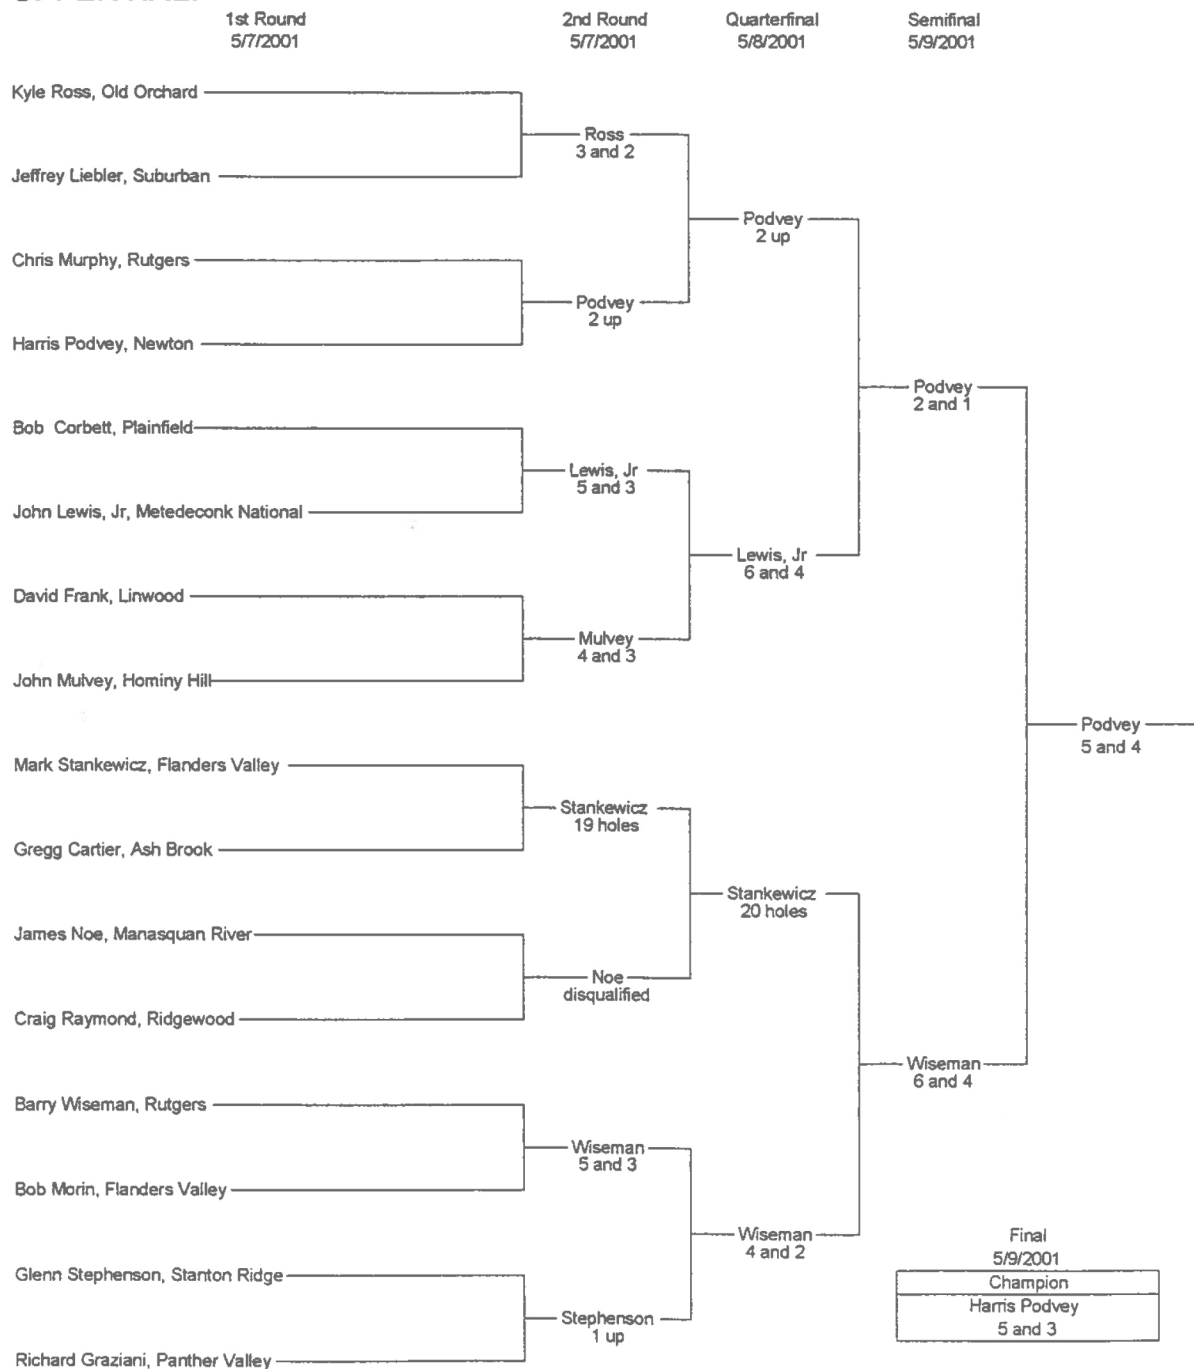

2001 MID-AMATEUR CHAMPIONSHIP FIDDLER'S ELBOW (FOREST COURSE)

UPPER HALF

2001 MID-AMATEUR CHAMPIONSHIP FIDDLER'S ELBOW (FOREST COURSE)

LOWER HALF